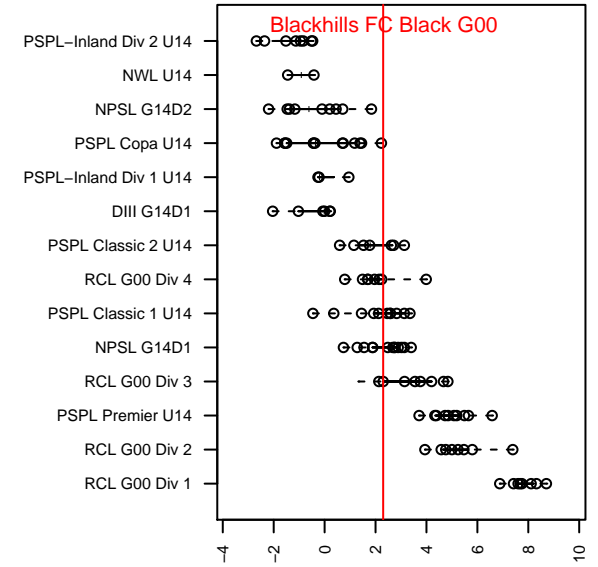

Blackhills FC Black G00

Blackhills FC
 Olympia, WA
 G00 total strength=1095
 attack=3.73 defense=2.08
 fall league = RCL G00 Div 3
 spr league = Win RCL G00 Div 3

alt names used:
 Blackhills FC G00 Black
 Blackhills FC G 00 Black A
 Blackhills FC G 00 Black A
 Blackhills FC G 00 Black A
 Blackhills FC G 00 Black A
 Blackhills FC Black [G00]
 Blackhills FC G 00 Black A

Venues played:
 2014 Capital Cup GU14 Silver
 2014 King of the Hill U14
 2014 Xtreme Cup GU14
 2014 RCL G00 Div 3
 2014 PacNW Winter Classic Premier II U14
 2014 Win RCL G00 Div 3
 2014 WYS Presidents Cup G00 Division 2

**attack and defense variance (black dot)
relative to other teams
and top 10 in region**

**attack and defense rating
relative to others at age
and all opponents in last 13 months**

Performance relative to 13 month average