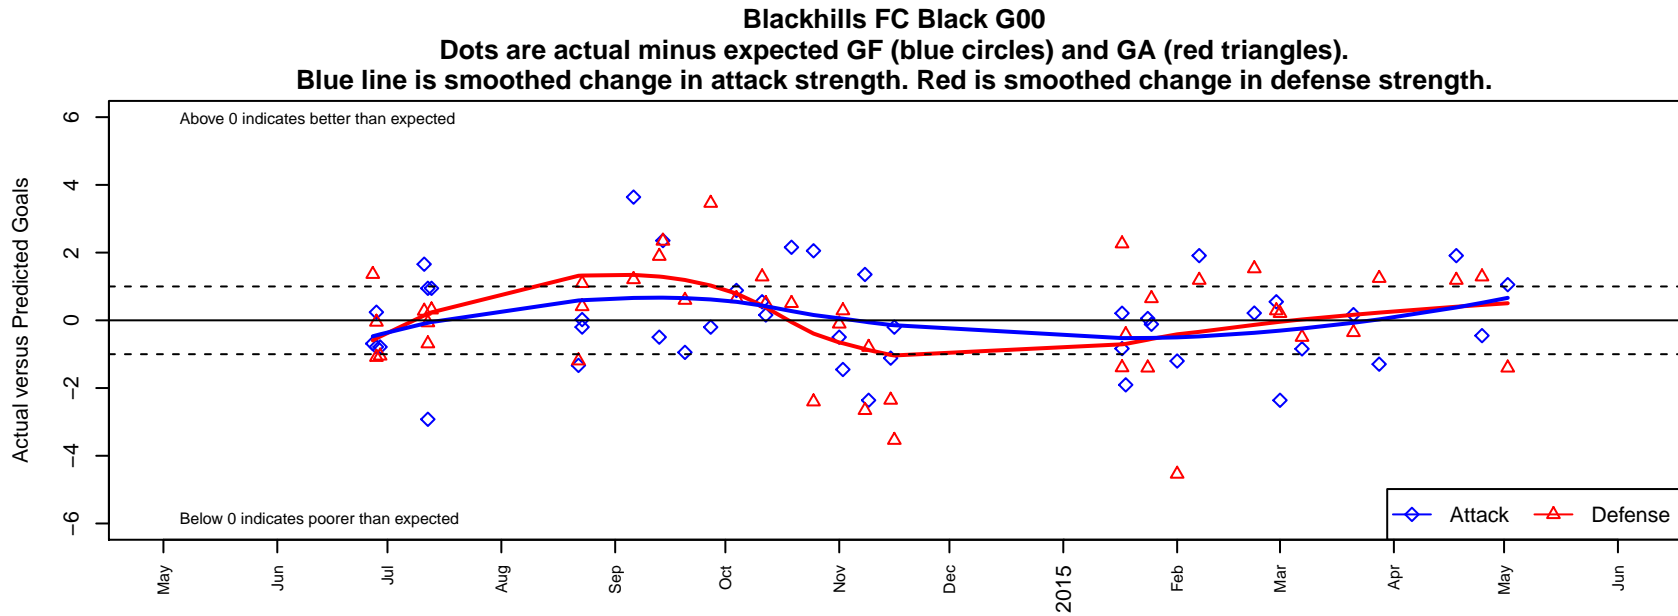

Blackhills FC Black G00

Blackhills FC
 Olympia, WA
 G00 total strength=1095
 attack=3.73 defense=2.08
 fall league = RCL G00 Div 3
 spr league = Win RCL G00 Div 3

alt names used:
 Blackhills FC G00 Black
 Blackhills FC G 00 Black A
 Blackhills FC G 00 Black A
 Blackhills FC G 00 Black A
 Blackhills FC G 00 Black A
 Blackhills FC Black [G00]
 Blackhills FC G 00 Black A

**attack and defense variance (black dot)
relative to other teams
and top 10 in region**

**attack and defense rating
relative to others at age
and all opponents in last 13 months**

Performance relative to 13 month average